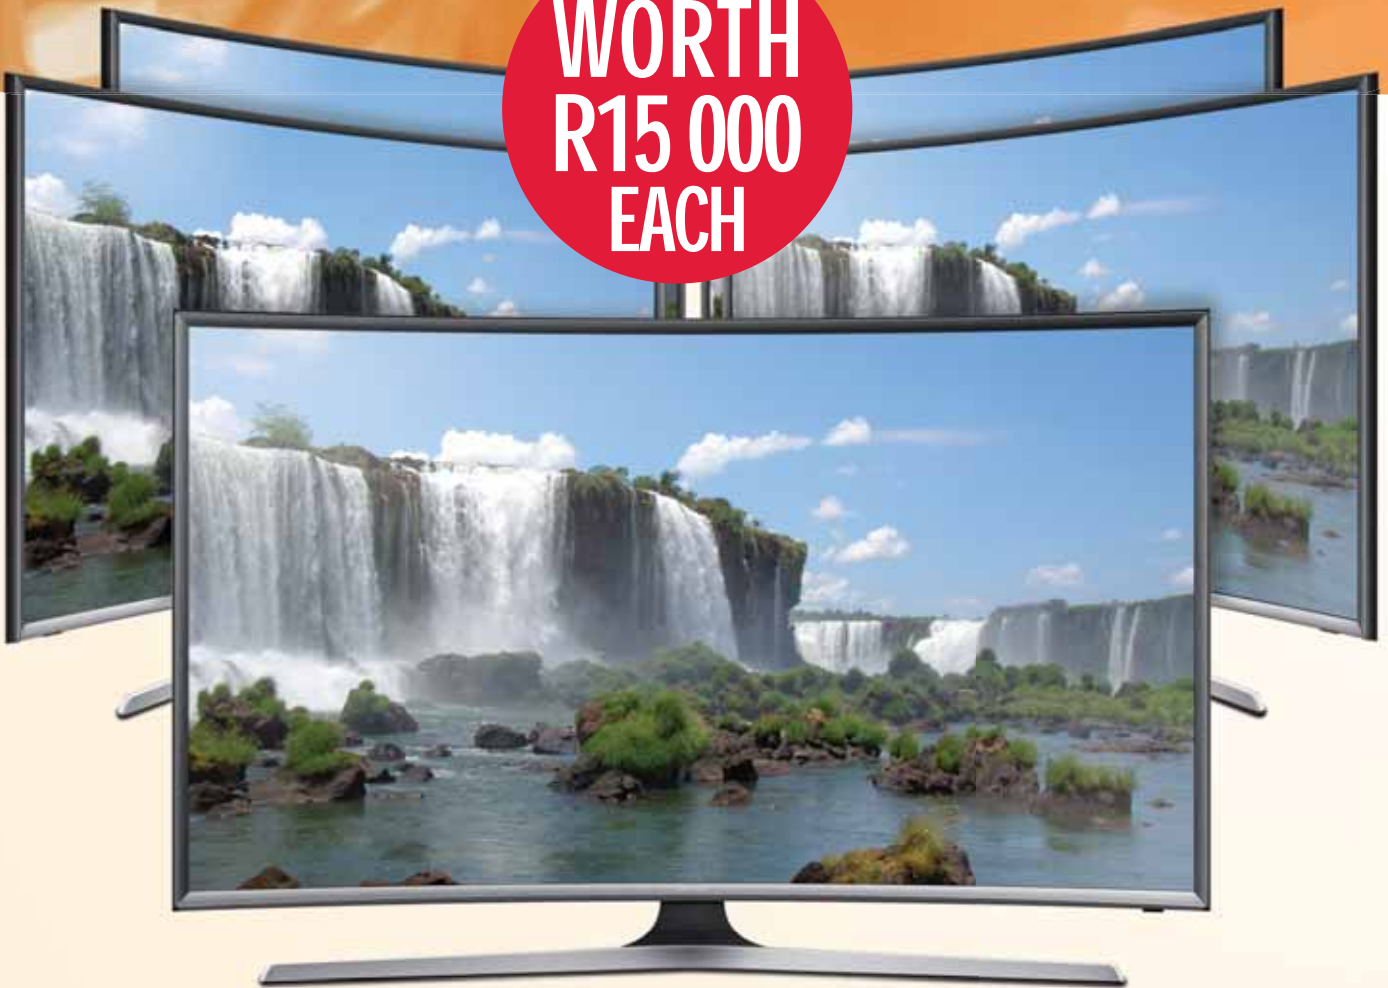

SIGN UP OR UPGRADE TO ANY OF THESE
SAMSUNG PINNACLE DEALS AND YOU COULD

WIN 1 OF 5 SAMSUNG 55" CURVED TVs*

WORTH
R15 000
EACH

*Competition only applicable when signing up on any Samsung deal as advertised on page 9.
For full Terms and Conditions visit cellc.co.za

PINNACLE
CONTRACTS